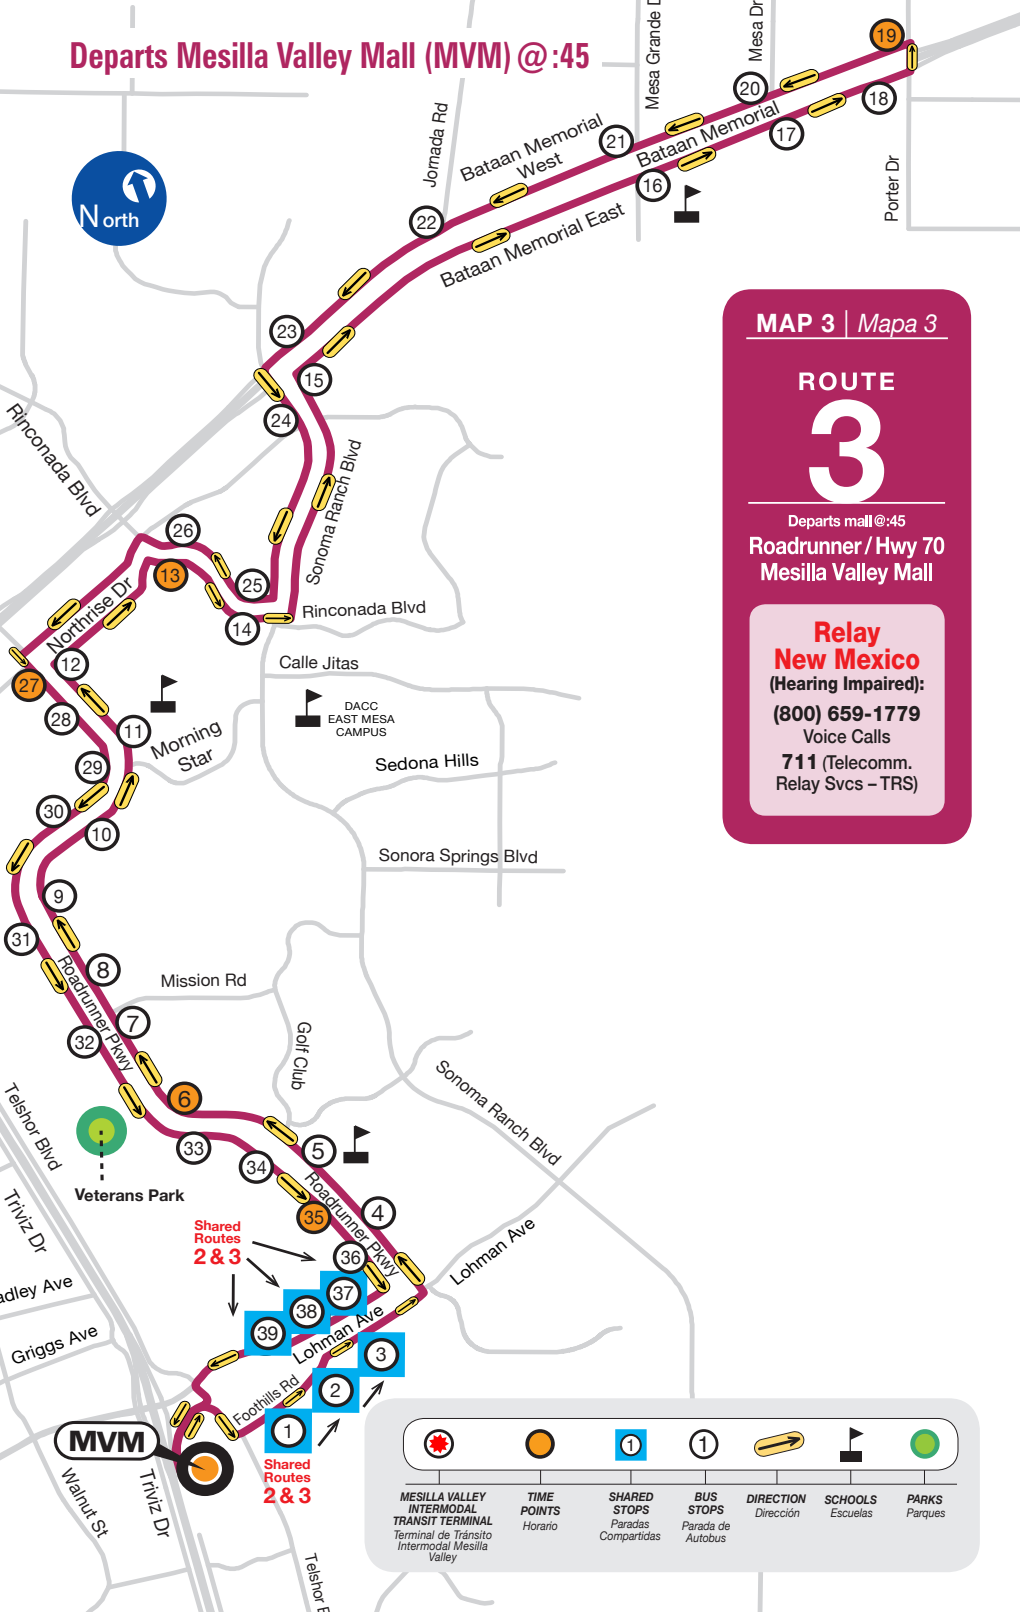

Departs Mesilla Valley Mall (MVM) @ :45

MAP 3 | Mapa 3

ROUTE

3

Departs mall @ :45
Roadrunner / Hwy 70
Mesilla Valley Mall

Relay New Mexico

(Hearing Impaired):

(800) 659-1779

Voice Calls

711 (Telecomm.)

Relay Svcs – TRS