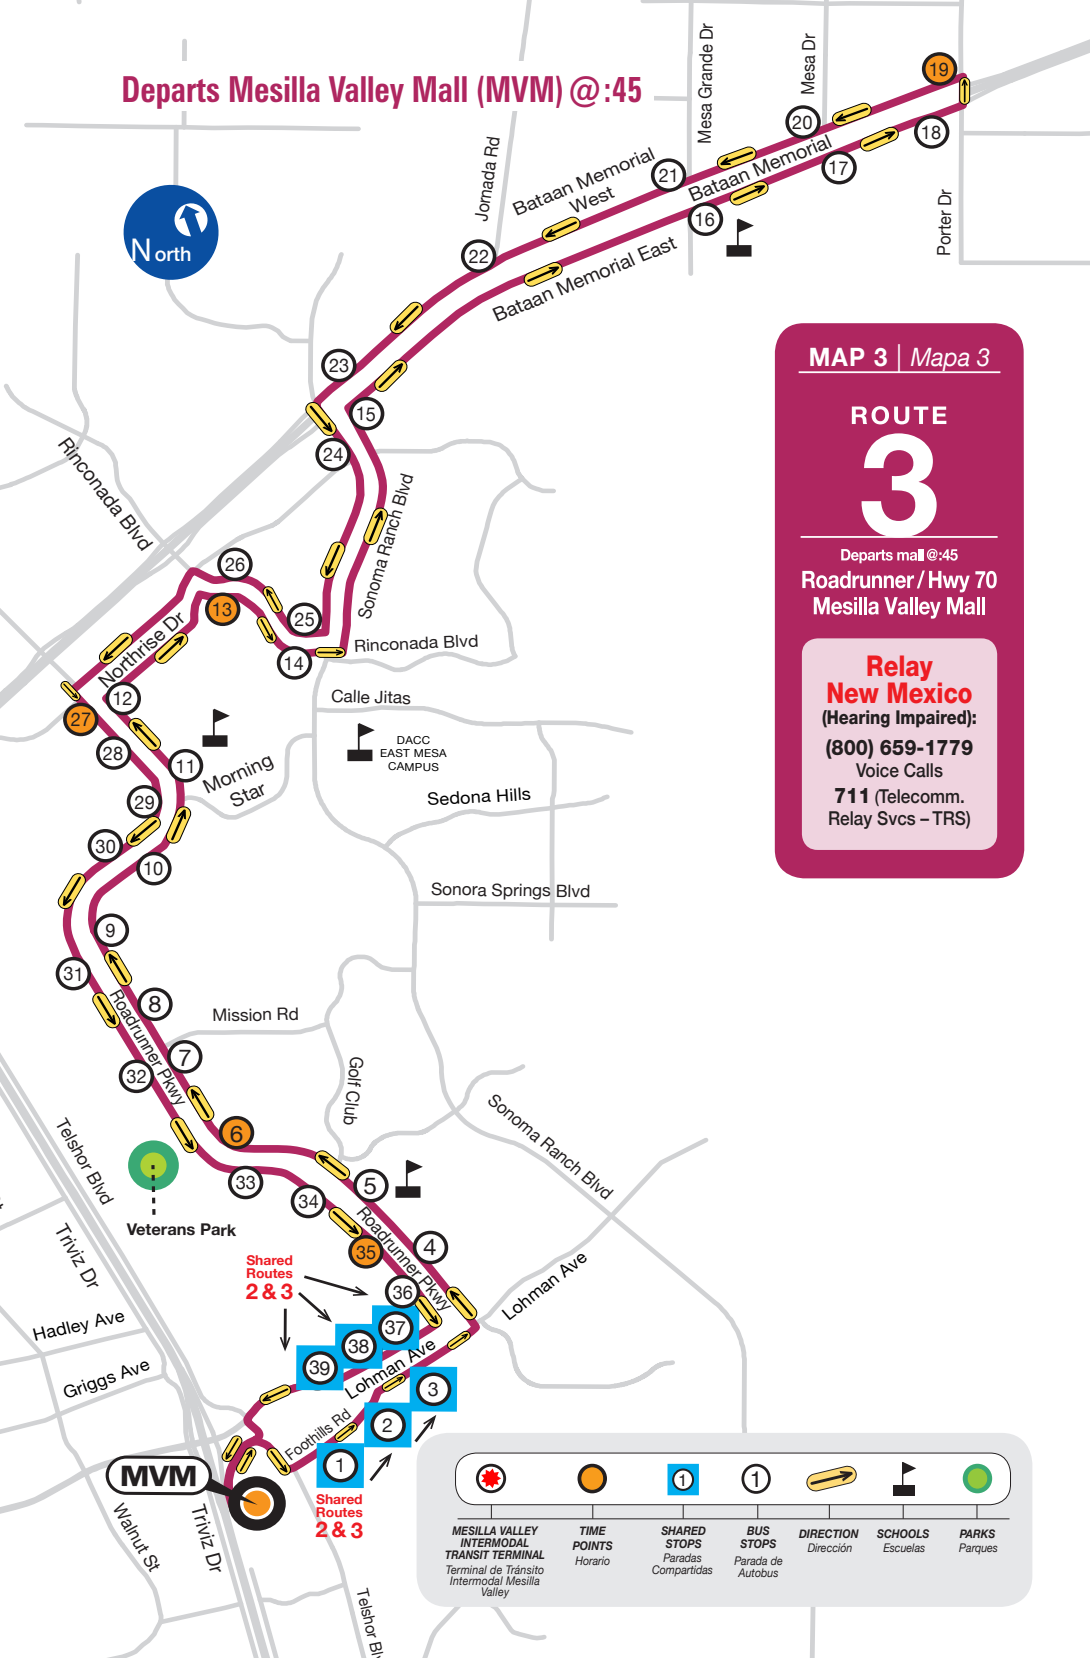

Departs Mesilla Valley Mall (MVM) @:45

MAP 3 | Mapa 3

ROUTE

3

Departs mall @:45

Roadrunner / Hwy 70
Mesilla Valley Mall

Relay
New Mexico
(Hearing Impaired):
(800) 659-1779
Voice Calls
711 (Telecomm.)
Relay Svcs - TRS

Shared Routes
2 & 3

Shared Routes
2 & 3