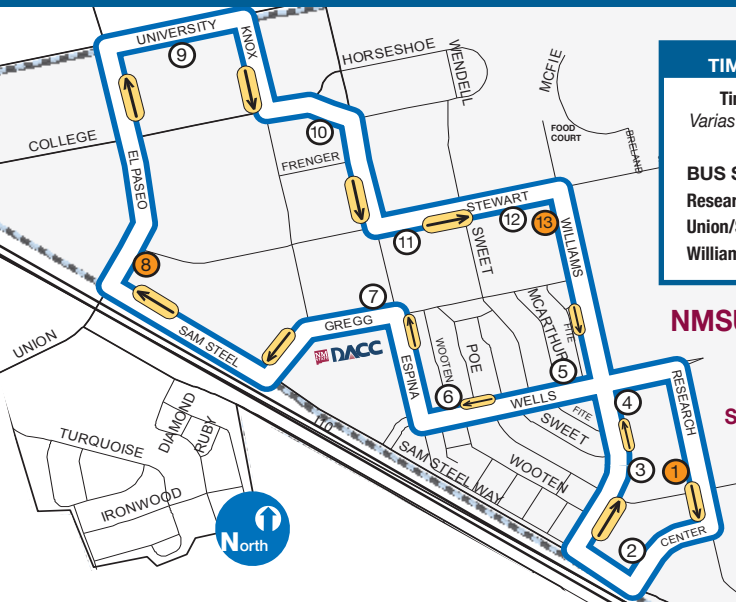

AGGIE TRANSIT ROUTE 1 & 2

ROUTE 1: GREEN

OPERATION HOURS: 7:00 am - 6:00 pm

TIME POINTS: ROUTE 1 - GREEN

Times are minutes after each hour.

Varias veces equivale a minutos después de cada hora.

BUS STOP	TIMES
Pan Am (1)	:00 :10 :20 :30 :40 :50
Stewart/Williams (4)	:05 :15 :25 :35 :45 :55
Gerald Thomas (6)	:10 :20 :30 :40 :50 :00
Stewart/Williams (9)	:15 :25 :35 :45 :55 :05

2 BUSES NOW

serve the green route with pick-ups every 10 minutes. Monday - Friday, 7:00 am- 6:00 pm.

Ahora 2 autobuses sirven en la Ruta Verde con paradas cada 10 minutos. Lunes a Viernes, 7:00 am- 6:00 pm.

ROUTE 2: BLUE

OPERATION HOURS: 7:00 am - 6:00 pm

TIME POINTS: ROUTE 2 - BLUE

Times are minutes after each hour.

Varias veces equivale a minutos después de cada hora.

BUS STOP	TIMES
Research/Standley (1)	:10 :30 :50
Union/Stewart (8)	:16 :36 :56
Williams/O'Donell Hall (13)	:25 :45 :05

NMSU FARE-FREE SERVICE

**Monday - Friday,
7:00 am - 6:00 pm**

**Summer Hours: 9:00 am - 3:00 pm
(When semester is in session)**

This is a cooperative transit service between NMSU and the City of Las Cruces.