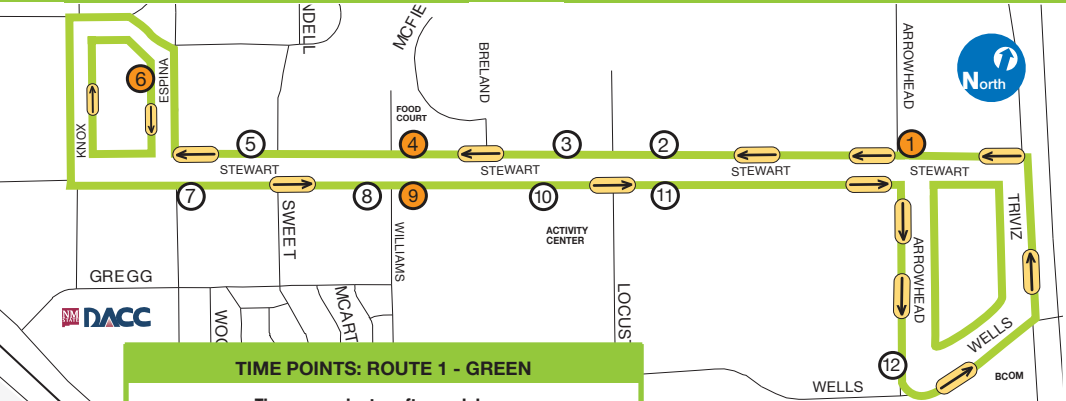

AGGIE TRANSIT ROUTE 1 & 2

ROUTE 1: GREEN

OPERATION HOURS: 7:00 am - 6:00 pm

TIME POINTS: ROUTE 1 - GREEN

Times are minutes after each hour.

Varias veces equivale a minutos después de cada hora.

BUS STOP	TIMES
Pan Am (1)	:00 :10 :20 :30 :40 :50
Stewart/Williams (4)	:05 :15 :25 :35 :45 :55
Gerald Thomas (6)	:10 :20 :30 :40 :50 :00
Stewart/Williams (9)	:15 :25 :35 :45 :55 :05

2 BUSES NOW

serve the green route with pick-ups every 10 minutes. Monday - Friday, 7:00 am- 6:00 pm.

Ahora 2 autobuses sirven en la Ruta Verde con paradas cada 10 minutos. Lunes a Viernes, 7:00 am- 6:00 pm.

ROUTE 2: BLUE

OPERATION HOURS: 7:00 am - 6:00 pm

TIME POINTS: ROUTE 2 - BLUE

Times are minutes after each hour.

Varias veces equivale a minutos después de cada hora.

BUS STOP	TIMES
Research/Standley (1)	:10 :30 :50
Union/Stewart (8)	:16 :36 :56
Williams/O'Donell Hall (13)	:25 :45 :05

NMSU FARE-FREE SERVICE

**Monday - Friday,
7:00 am - 6:00 pm**

**Summer Hours: 9:00 am - 3:00 pm
(When semester is in session)**

This is a cooperative transit service between NMSU and the City of Las Cruces.