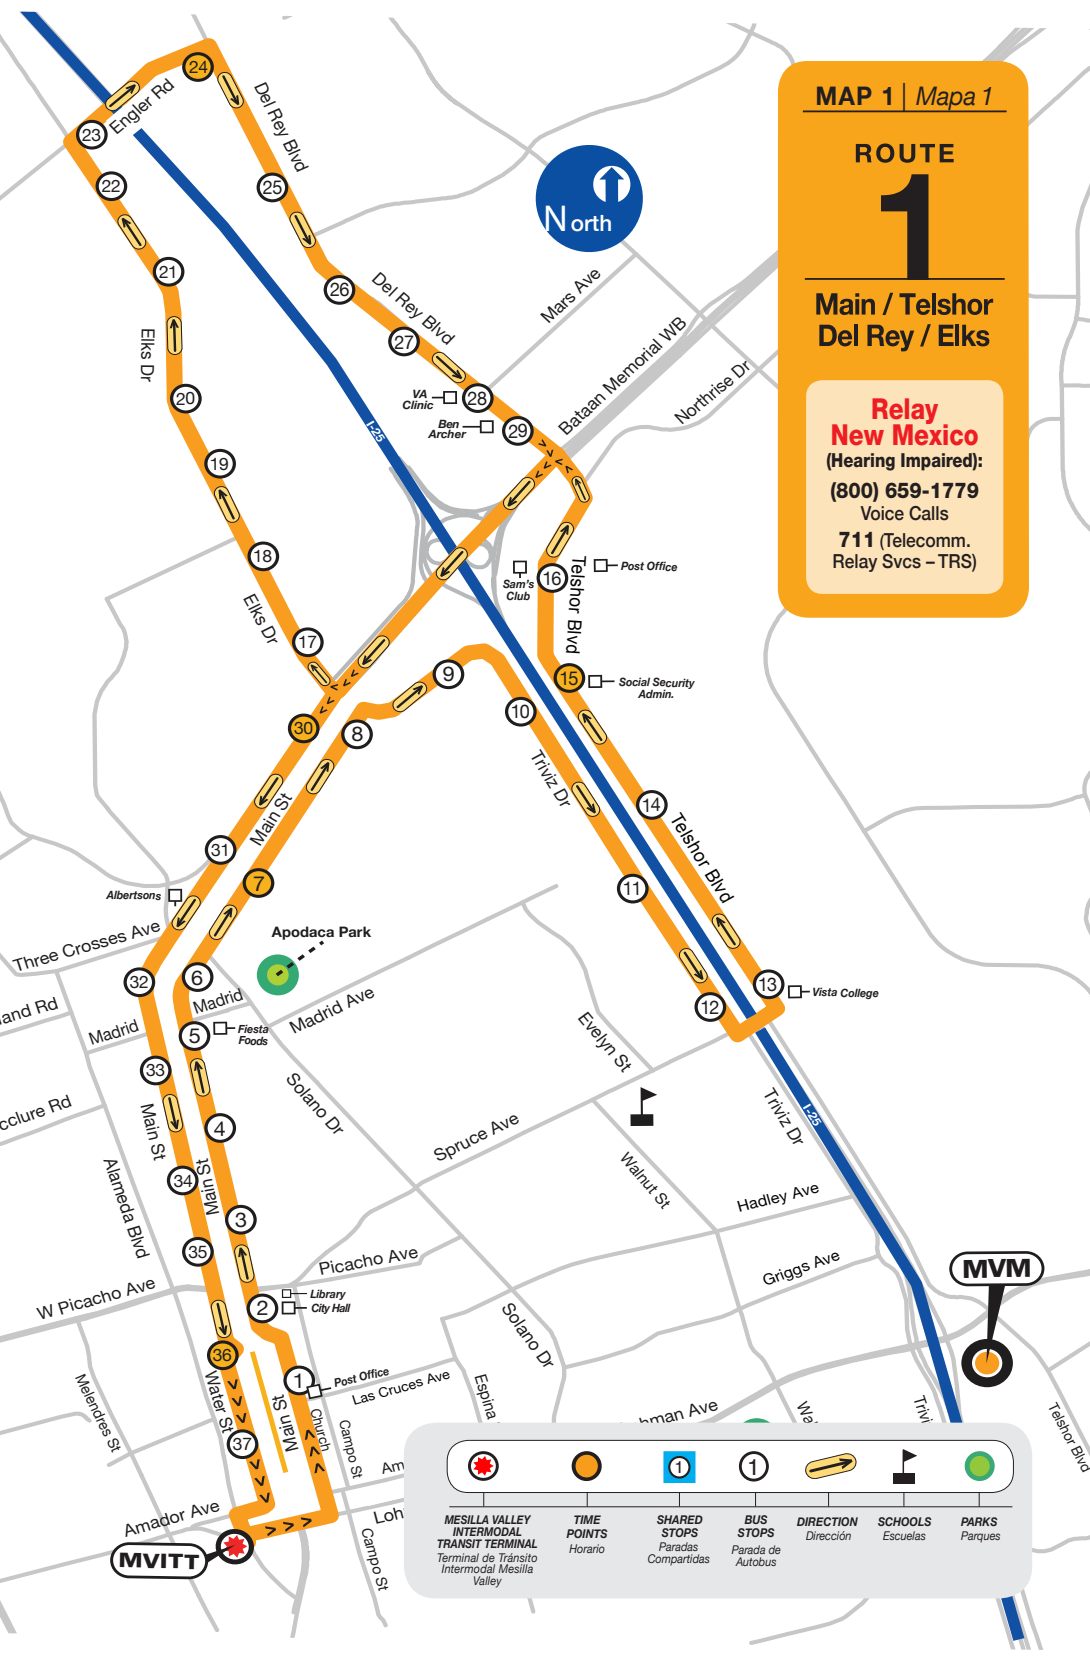

ROUTE

1

Main / Telshor
Del Rey / Elks

**Relay
New Mexico**

(Hearing Impaired):

(800) 659-1779

Voice Calls

711 (Telecomm.)

Relay Svcs - TRS

MESILLA VALLEY INTERMODAL TRANSIT TERMINAL Terminal de Tránsito Intermodal Mesilla Valley	TIME POINTS Horario	SHARED STOPS Paradas Compartidas	BUS STOPS Parada de Autobus	DIRECCION Dirección	SCHOOLS Escuelas	PARKS Parques