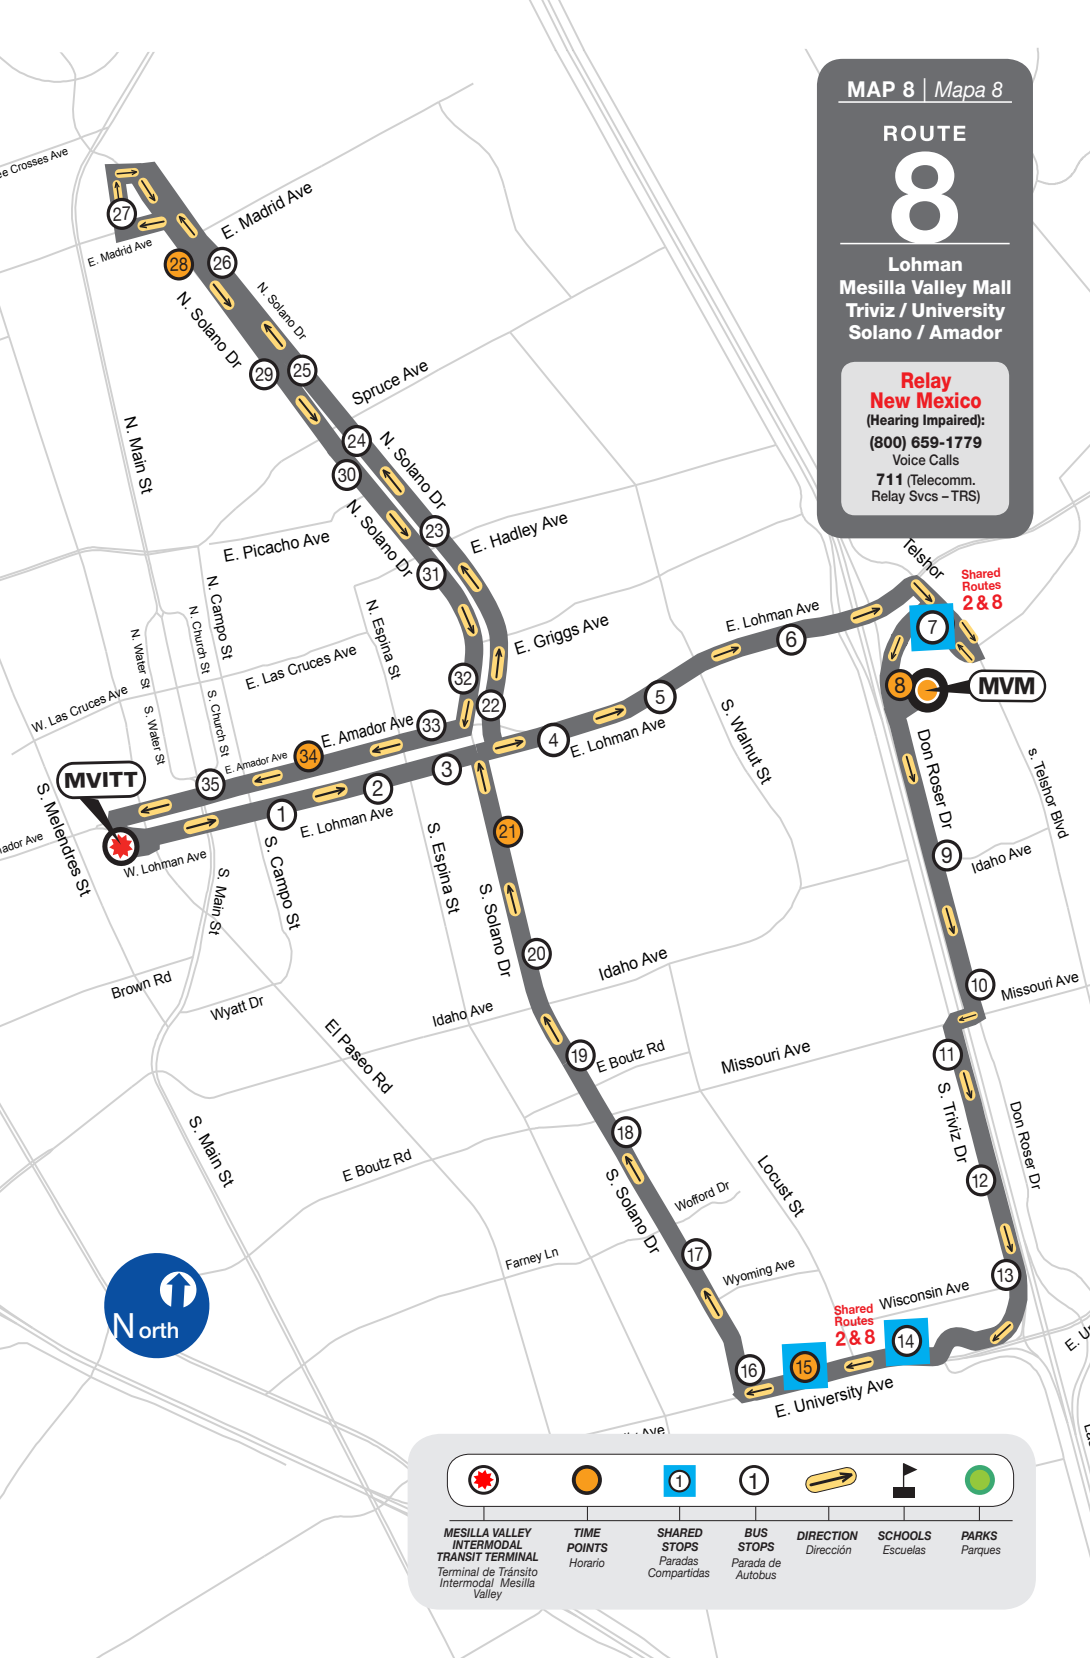

ROUTE 8 | Ruta 8

Mesilla Valley Intermodal Transfer Terminal (MVITT)

TIME SCHEDULE | Horario

LOHMAN > MESILLA VALLEY MALL > TRIVIZ > UNIVERSITY > SOLANO > AMADOR

Time Point	Stop No.	Stop Location
:30		MVITT
	1 ●	Lohman @ Marian Shop
	2 ●	Lohman across from Head Start
	3 ●	Lohman & Chaparro
	4 ●	Lohman & Olive
	5 ●	Lohman @ Bright Star Dental
	6 ●	Lohman @ McDonald's
:40	7 ●	Telshor South @ Mesilla Valley Mall
	8 ●	Mesilla Valley Mall (connects w/Route 3)
	9 ●	Don Roser & Idaho
	10 ●	Don Roser & Missouri
	11 ●	Triviz & John St
	12 ●	Triviz @ Omni Apts.
	13 ●	Triviz & Wisconsin
:50	14 ●	University @ Pan Am Plaza
	15 ●	University & Jordan
	16 ●	Solano @ Newman Center
	17 ●	Solano & Panlener (Church of Christ)
	18 ●	Solano & Missouri (Fiesta Foods)
	19 ●	Solano @ Las Montanas Charter School
	20 ●	Solano & California

Time Point	Stop No.	Stop Location
:00	21 ●	Solano past Colorado
	22 ●	Solano & Lohman
	23 ●	Solano & Hadley (LC Aquatic Center)
	24 ●	Solano & Spruce (Health Center)
	25 ●	Solano & Juniper (Family Dollar)
	26 ●	Solano & Oasis
	27 ●	Mesquite & Madrid
:10	28 ●	Solano & Oasis
	29 ●	Solano @ Washington Elementary
	30 ●	Solano & Pinon
	31 ●	Solano & Court
	32 ●	Solano & Bowman
	33 ●	Amador @ Ten Pin Alley
	:20	34 ●
35 ●		Amador @ Main St
:30		MVITT

ROUTE DESTINATIONS: *Marian Shop, Head Start, Bright Star Dental, McDonald's, Mesilla Valley Mall, Omni Apartments, Pan Am Plaza, Church of Christ, Fiesta Foods, Las Montanas Charter School, LC Aquatic Center, Health Center, Family Dollar, Washington Elementary, Ten Pin Alley*

Relay Svcs - TRS

Shared Routes 2 & 8

MVM

MVITT

MESILLA VALLEY INTERMODAL TRANSIT TERMINAL Terminal de Tránsito Intermodal Mesilla Valley	TIME POINTS Horario	SHARED STOPS Paradas Compartidas	BUS STOPS Paradas de Autobus	DIRECTION Dirección	SCHOOLS Escuelas	PARKS Parques
---	-------------------------------	--	--	-------------------------------	----------------------------	-------------------------