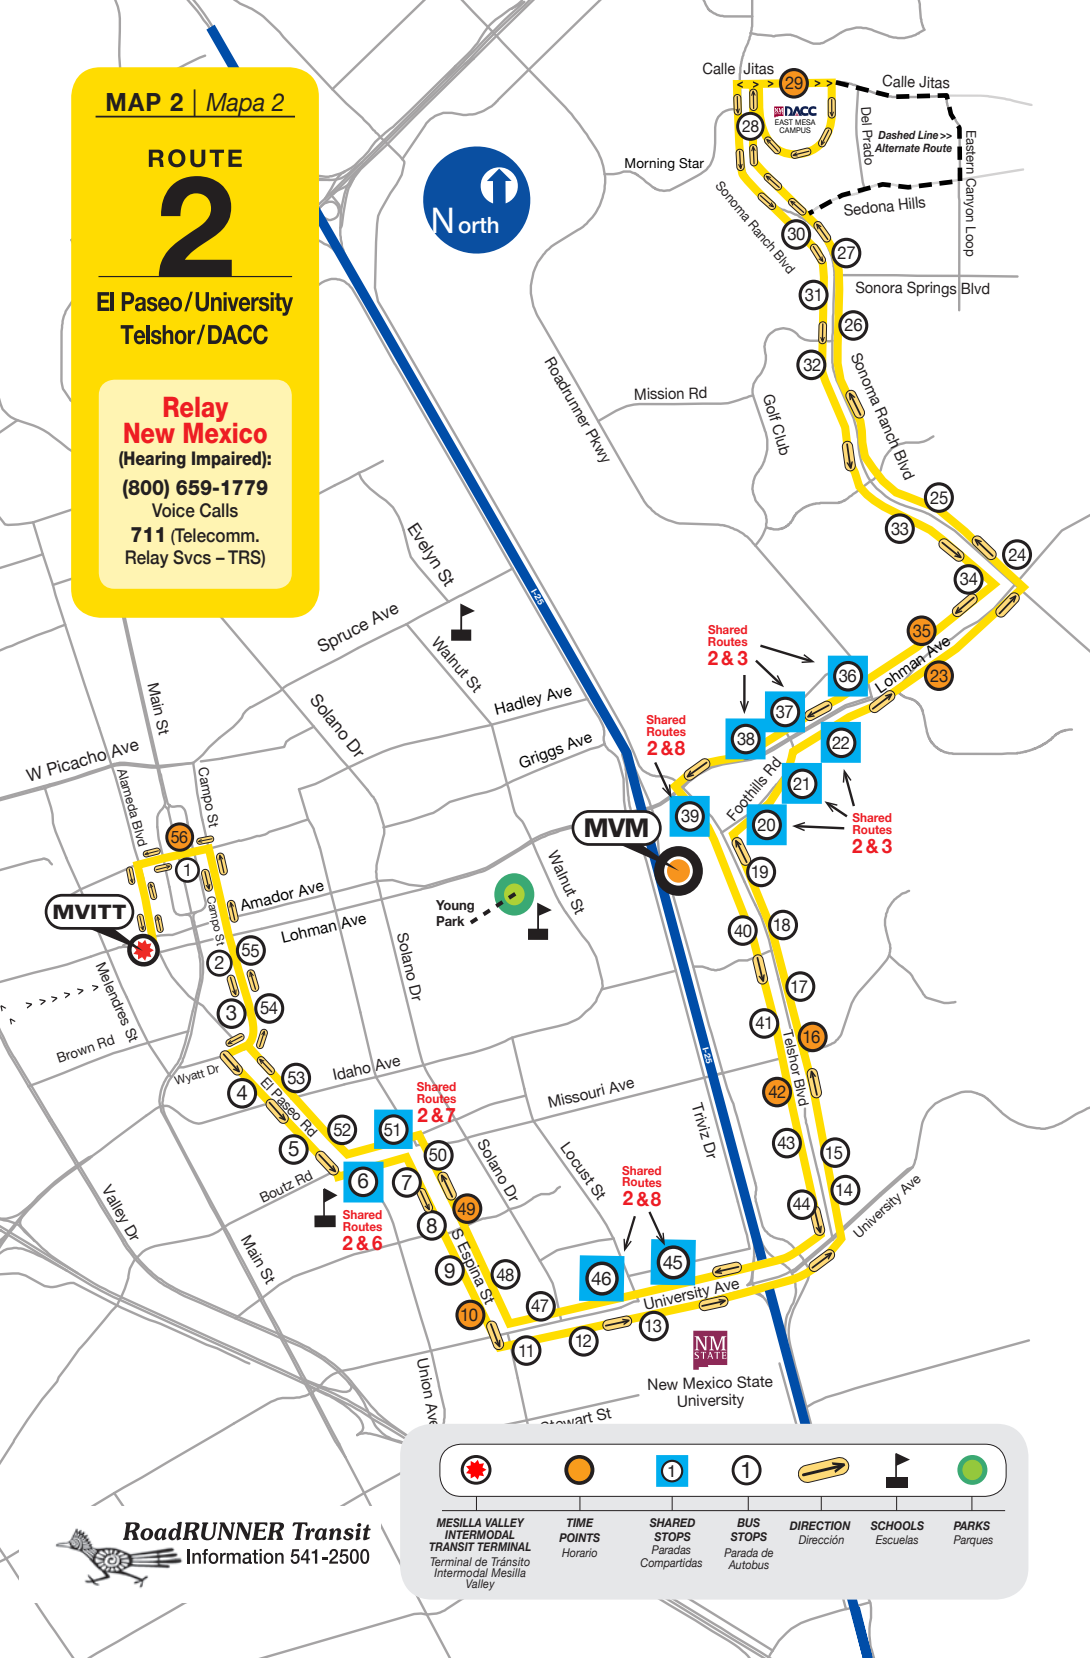

MAP 2 | Mapa 2

ROUTE

2

El Paseo/University
Telshor/DACC

**Relay
New Mexico**
(Hearing Impaired):
(800) 659-1779
Voice Calls
711 (Telecomm.
Relay Svcs - TRS)

RoadRUNNER Transit
Information 541-2500

MESILLA VALLEY INTERMODAL TRANSIT TERMINAL Terminal de Tránsito Intermodal Mesilla Valley	TIME POINTS Horario	SHARED STOPS Paradas Compartidas	BUS STOPS Parada de Autobus	DIRECTION Dirección	SCHOOLS Escuelas	PARKS Parques