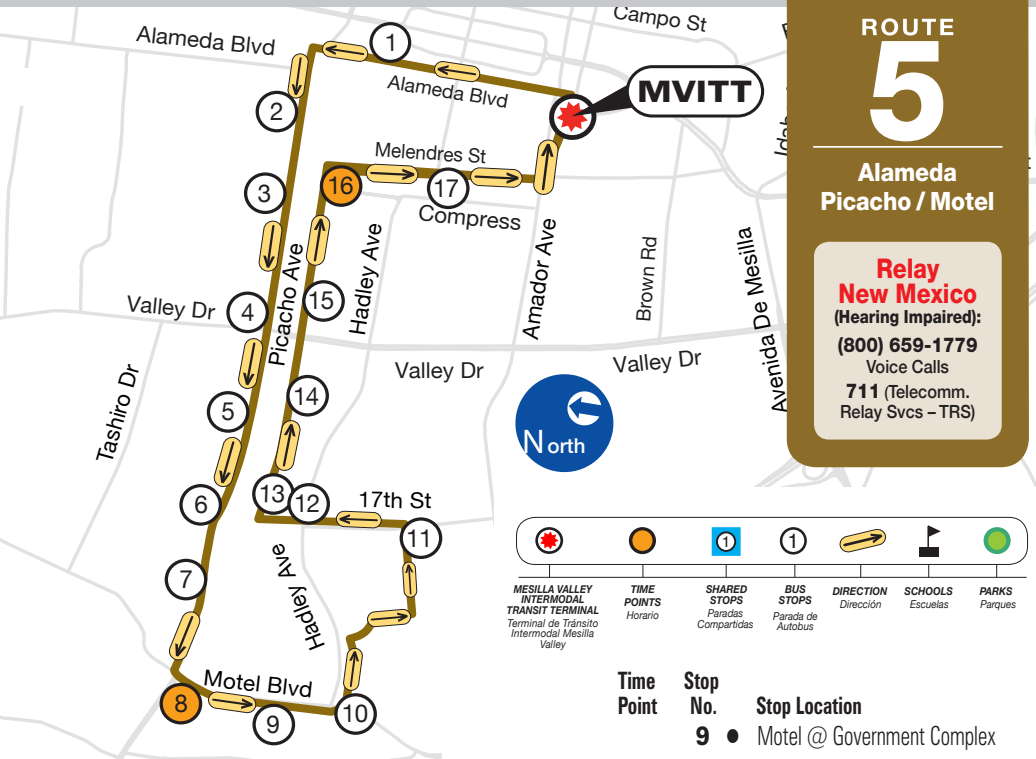

5

ROUTE 5 | Ruta 5

TIME SCHEDULE | Horario

ALAMEDA > PICACHO > MOTEL

MAP 5 | Mapa 5

ROUTE

5

Alameda
Picacho / Motel

**Relay
New Mexico**
(Hearing Impaired):
(800) 659-1779
Voice Calls
711 (Telecomm.
Relay Svcs - TRS)

Time Point   **Stop No.**   **Stop Location**

:00 :30

- MVITT
- 1 ● Alameda @ St. Andrew's Church
- 2 ● Picacho & Raymond
- 3 ● Picacho & Mesilla
- 4 ● Picacho & Valley
- 5 ● Picacho @ ABC Paint
- 6 ● Picacho & 17th St.
- 7 ● Picacho @ Peddler's Pavilion

:10 :40

- 8 ● Motel & Picacho Plaza

:20 :50

- 16 ● Picacho @ Lions Park

:30 :00

- MVITT

Time Point   **Stop No.**   **Stop Location**

- 9 ● Motel @ Government Complex
- 10 ● Hadley & Motel
- 11 ● Copper Loop @ Tresco
- 12 ● 17th St. & Hadley
- 13 ● Picacho & 17th St.
- 14 ● Picacho @ Diersen Charities
- 15 ● Picacho & 5th St

ROUTE DESTINATIONS: St. Andrew's Church, ABC Paint, Peddler's Pavilion, Government Complex, Tresco, Diersen Charities, Lions Park

SERVICE HOURS/Horas de Servicio: 6:30 am – 7:00 pm

SATURDAY/Sabado: 9:30 am – 6:00 pm

SUNDAY/Domingo: NO SERVICE/No Hay Servicio

Routing subject to change due to construction and special events.

Las rutas son sujetas a cambios debido a eventos especiales o proyectos de construcción.

MAP NOT TO SCALE. Effective June 2018.

El Mapa No Esta Hecho A Escala. A partir de Junio del 2018.